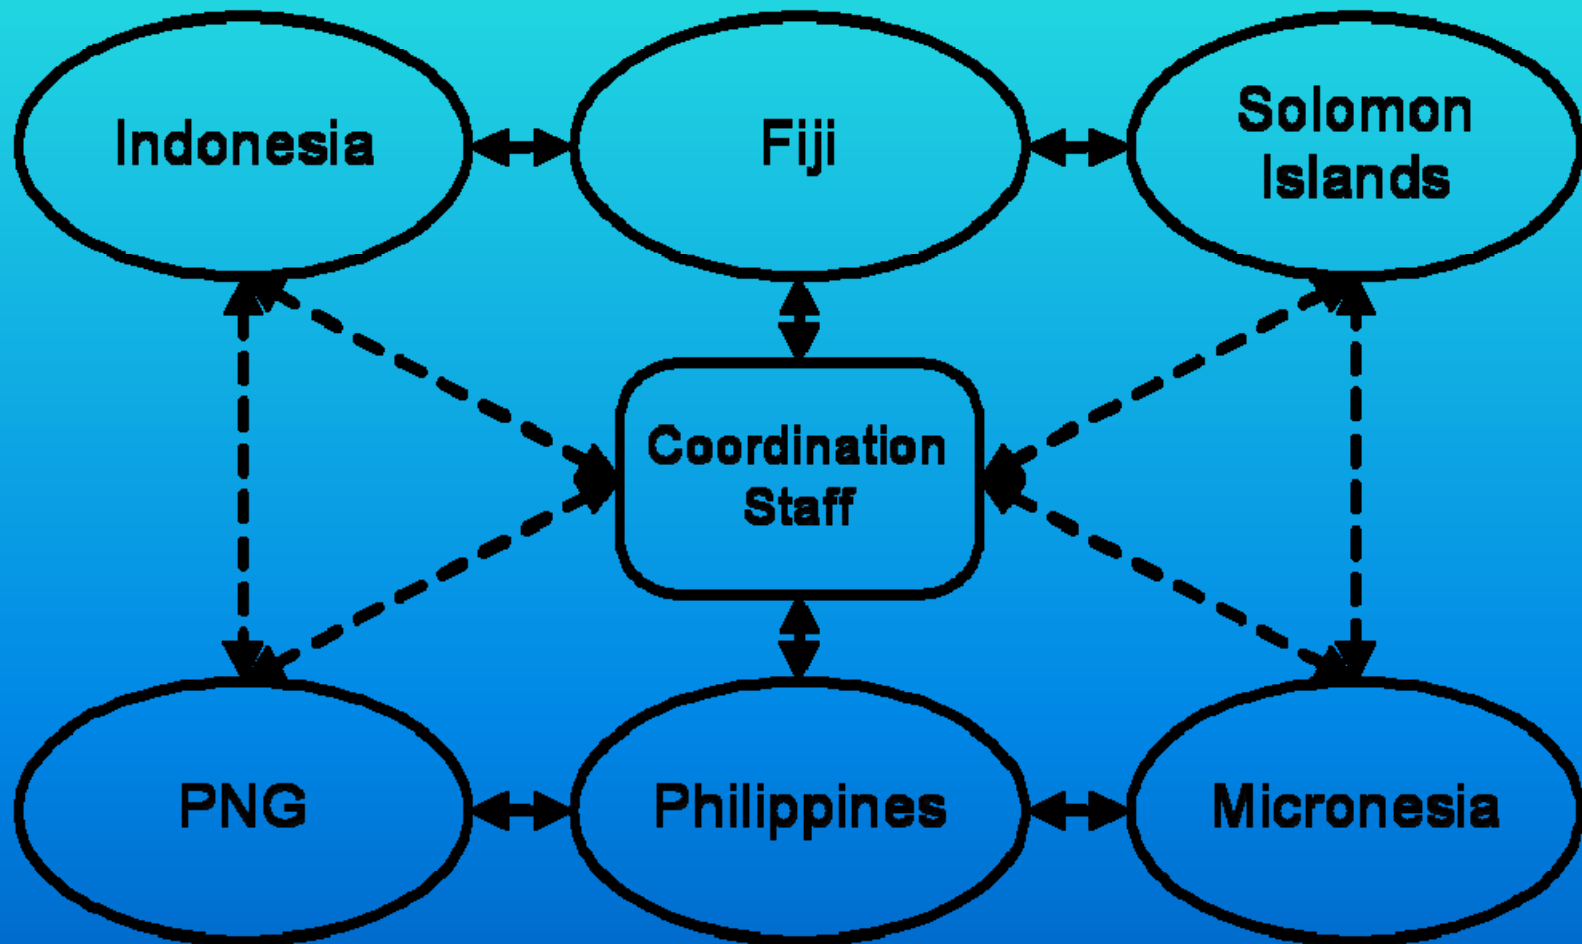

LMMA Network

By: Wayne Andrew

Republic of Palau

Locally Managed Marine Area Network

Pohnpei State, FSM

Republic of Palau

Micronesia LMMA Network

Network of communities that are
active in resource management and
are willing to:

Learn, Share, and Help.

Tubataha, Philippines

Helen Reef Rangers

YAP STATE FSM

Ngulu Atoll Marine Managed Area Yap State, Federated States of Micronesia

- Marine Managed Area Boundary
- Zone A - No Take Area
- Zone B - Multiple Use
- Zone C - Wachlug Island/Reef