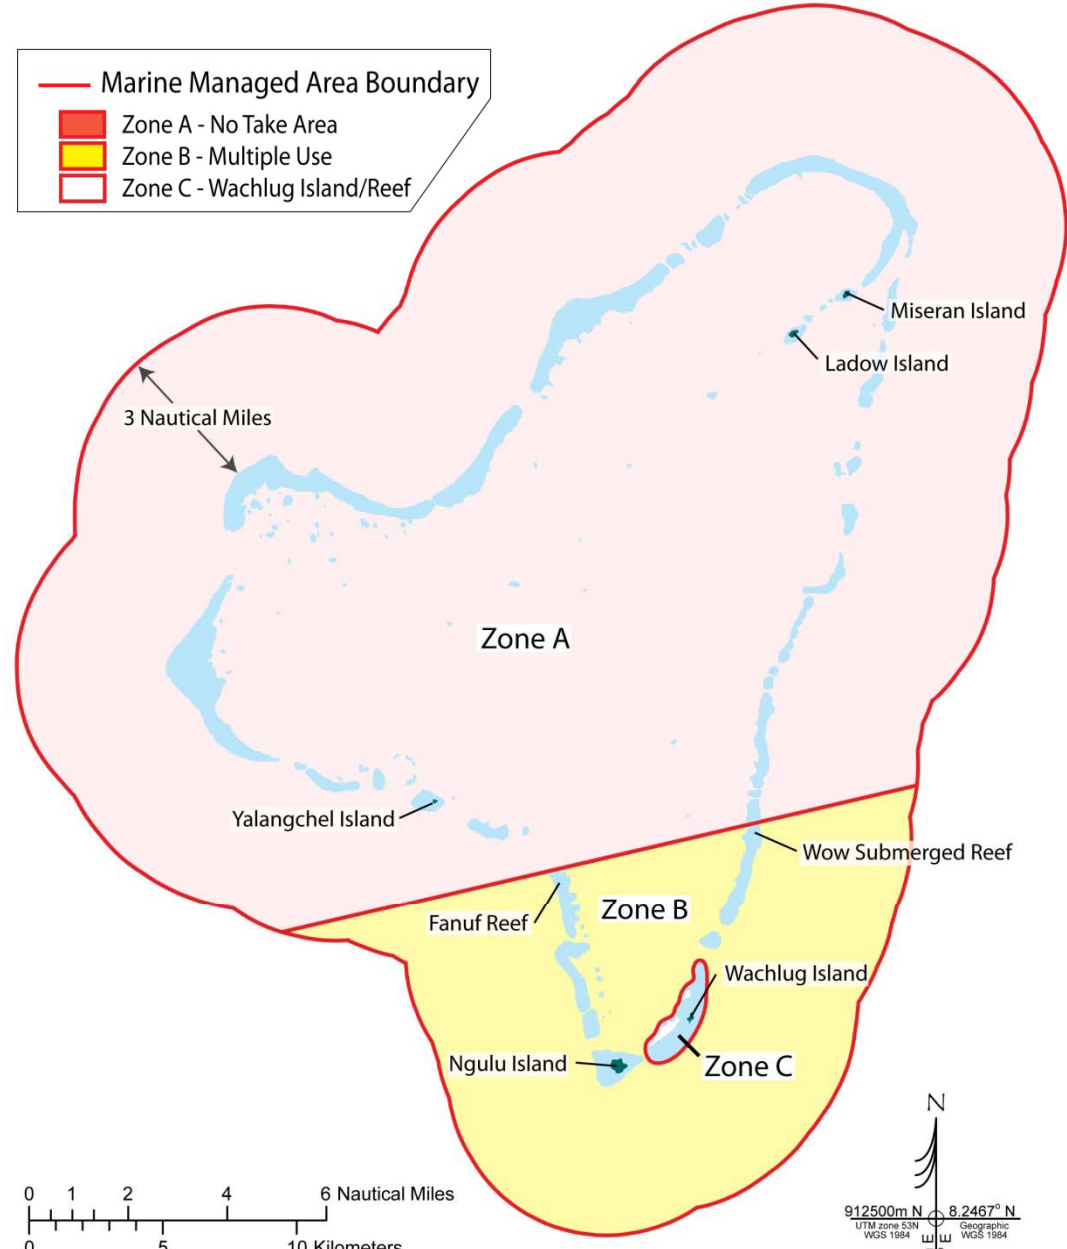

LMMA Network

By: Wayne Andrew

Republic of Palau

Locally Managed Marine Area Network

Pohnpei State, FSM

Republic of Palau

Micronesia LMMA Network

Network of communities that are
active in resource management and
are willing to:

Learn, Share, and Help.

Tubataha, Philippines

Helen Reef Rangers

YAP STATE FSM

Ngulu Atoll Marine Managed Area Yap State, Federated States of Micronesia

- Marine Managed Area Boundary
- Zone A - No Take Area
- Zone B - Multiple Use
- Zone C - Wachlug Island/Reef